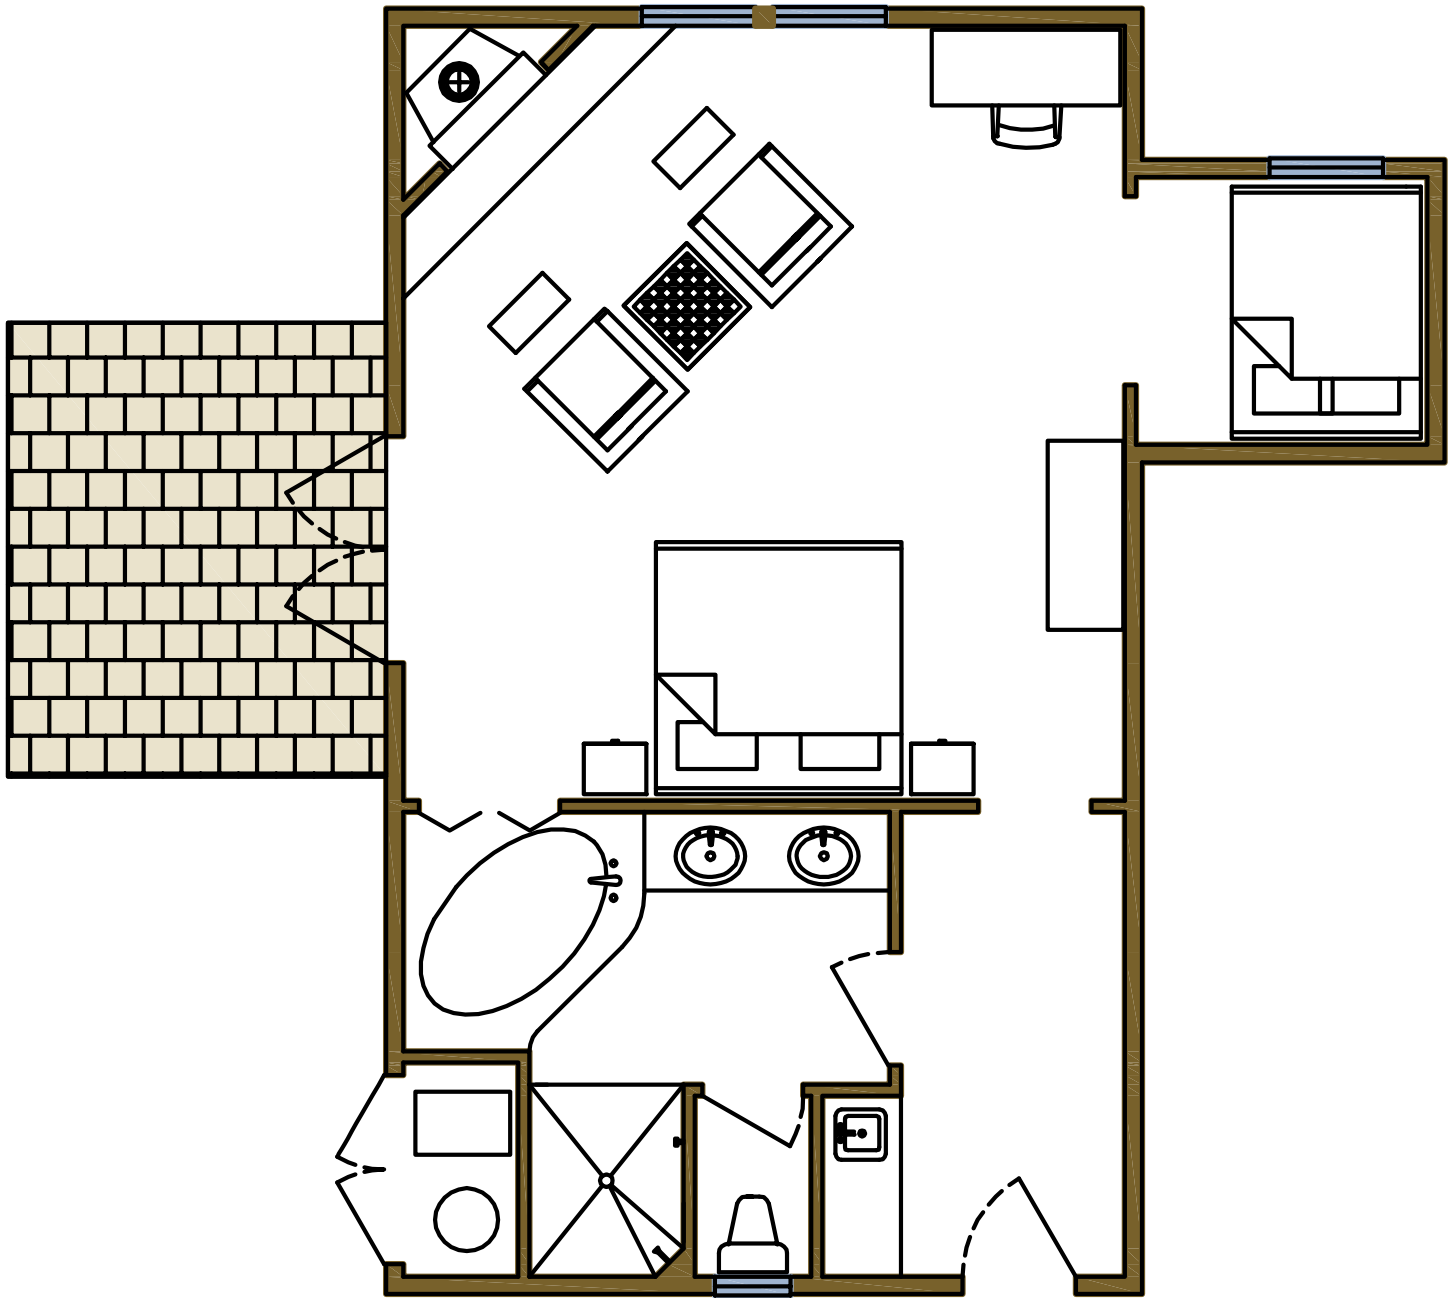

Caboose Cottage | 740 sq. ft.

FIVE PINE  
THE ART OF NATURE